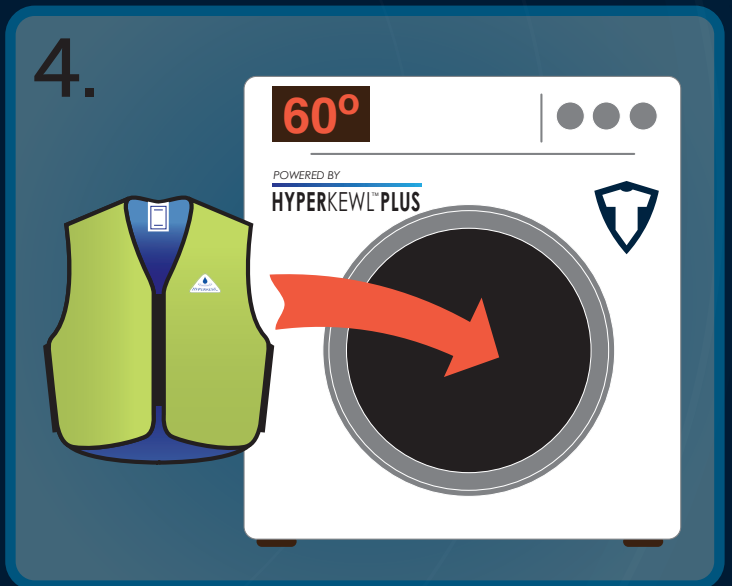

# How to activate your cooling vest.

Place the entire garment in water for 2 minutes

Remove excess water....

TechNiche Europe

Machine wash at your leisure when required

Wear cooling workwear as your outer layer

Dry on a hook or coat hanger after use.

TechNiche Europe